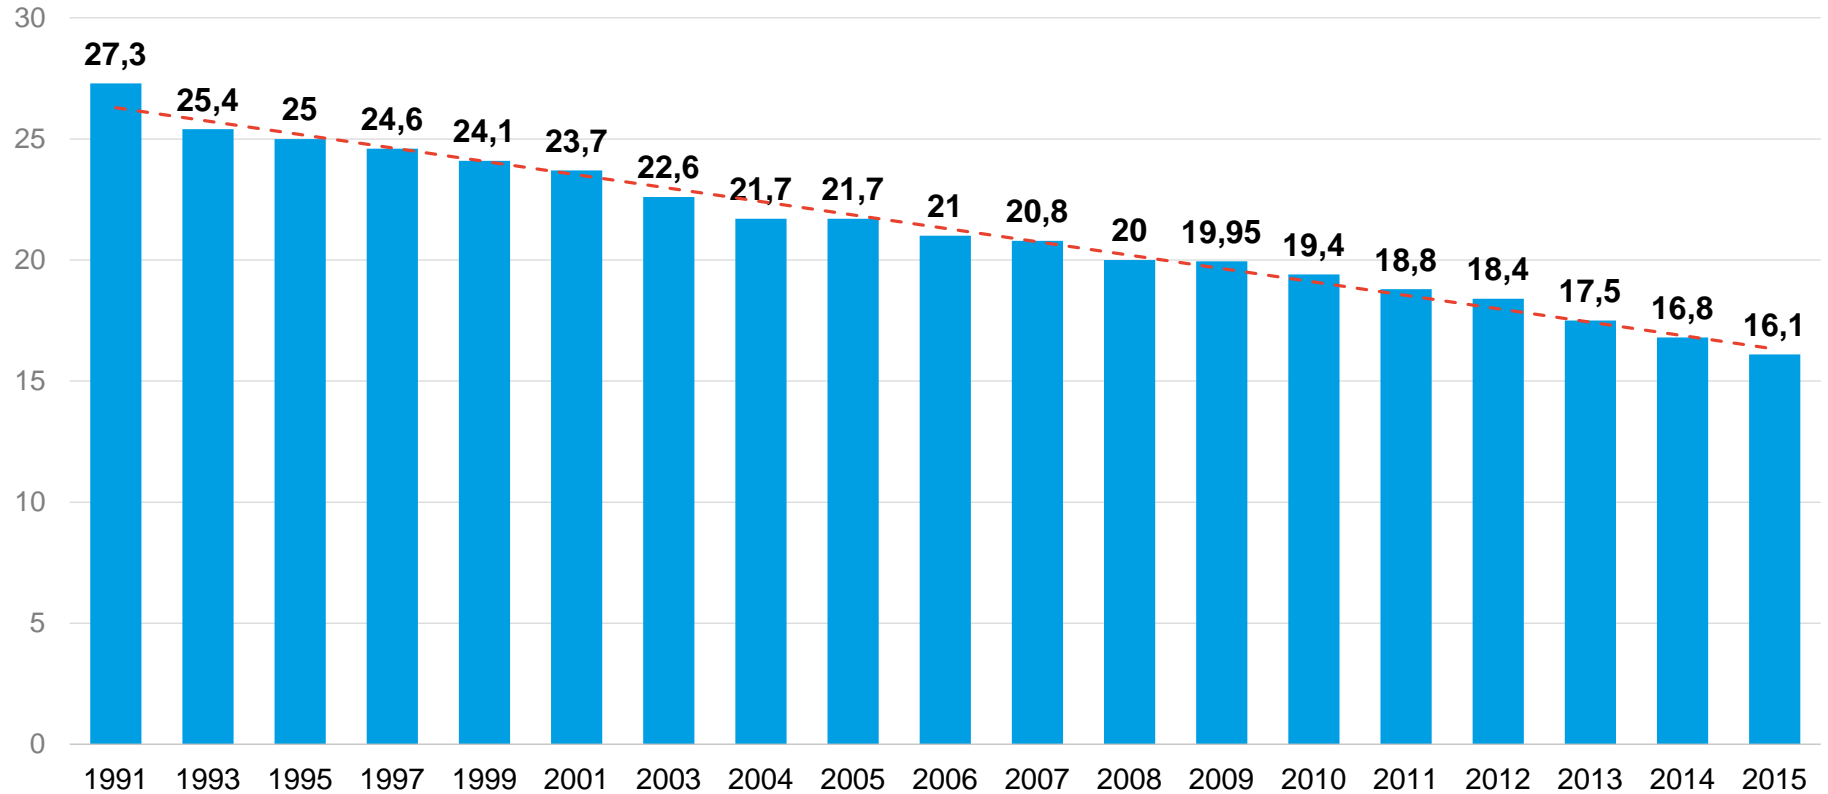

A close-up photograph of a butterfly emerging from its chrysalis. The chrysalis is attached to a dark, textured surface, possibly a piece of wood. The butterfly's wings are partially unfurled, showing a vibrant pattern of yellow, black, and red. The background is a soft, out-of-focus green.

# Verkaufte Auflage von Tageszeitungen in Deutschland

in Millionen Exemplaren